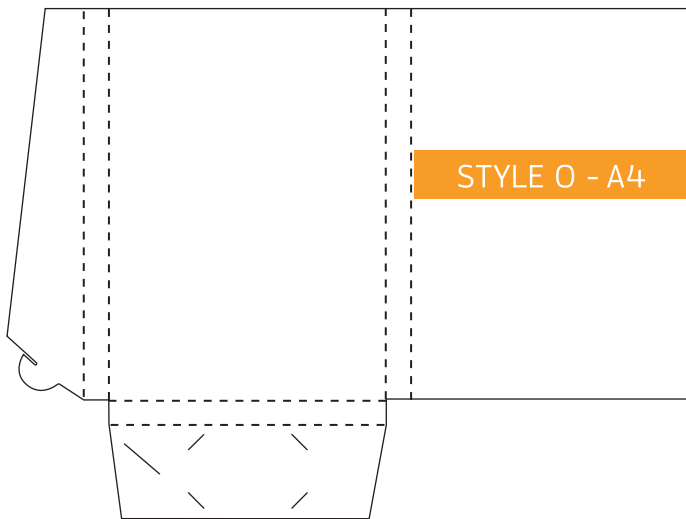

Folded Size: 220mm x 310mm
5mm Gusset. Business Card Slot.

Folded Size: 220mm x 310mm
10mm Gusset. Business Card Slot

Folded Size: 220mm x 310mm
15mm Gusset. Business Card Slot

Folded Size: 220mm x 310mm
5mm Gusset. Business Card Slot (slimline)

Folded Size: 230mm x 325mm
No Gusset. Business Card Slot

Folded Size: 220mm x 310mm
5mm Gusset. Business Card Slot

Folded Size: 220mm x 310mm
No Gusset. Business Card Slots

Folded Size: 220mm x 310mm
No Gusset. Business Card Slots

Folded Size: 220mm x 310mm
20mm Gusset. Business Card Slots

Folded Size: 226mm x 310mm
No Gusset. Business Card Slots

Folded Size: 226mm x 310mm
5mm Spine. Business Card Slot

Folded Size: 220mm x 310mm
4mm Gussets. 5mm Spine. Business Card Slot

Folded Size: 226mm x 310mm
Double Sided Flap. No Gusset. Business Card Slot

Folded Size: 220mm x 310mm
Double Sided Flap. 4mm Gussets
10mm Spine. Business Card Slot

Folded Size: 225mm x 319mm
5mm Gusset. Business Card Slot