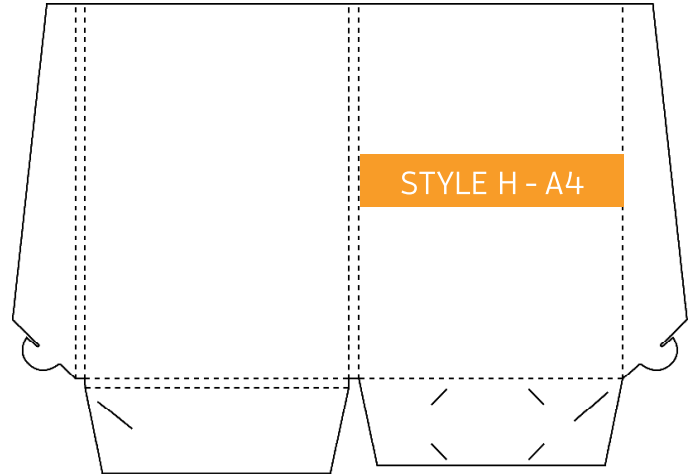

Presentation Folder - Die Line Catalogue

Folded Size: 220mm x 310mm
No Gusset. Business Card Slot

Folded Size: 220mm x 310mm
5mm Gusset. Business Card Slot

Folded Size: 220mm x 310mm
No Gusset. Business Card Slot.

Folded Size: 220mm x 310mm
5mm Gusset. Business Card Slot.

Folded Size: 220mm x 310mm
10mm Gusset. Business Card Slot

Folded Size: 220mm x 310mm
15mm Gusset. Business Card Slot

Folded Size: 220mm x 310mm
5mm Gusset. Business Card Slot (slimline)

Folded Size: 225mm x 320mm
9mm Gusset x 1 pocket, 1mm Gusset x 1 pocket
Business Card Slot

Folded Size: 220mm x 310mm
No Gusset. Business Card Slots x 2

Folded Size: 220mm x 310mm
No Gusset. Business Card Slots x 2

Folded Size: 226mm x 310mm
Double Sided Flap. No Gusset. Business Card Slot

Folded Size: 220mm x 310mm
Double Sided Flap. 4mm Gussets
10mm Spine. Business Card Slot

Folded Size: 225mm x 319mm
5mm Gusset. Business Card Slot