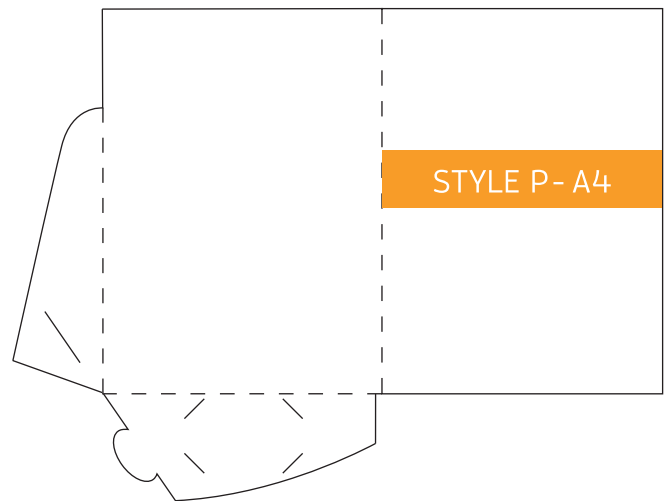

Folded Size: 220mm x 310mm
5mm Gusset. Business Card Slot.

Folded Size: 220mm x 310mm
10mm Gusset. Business Card Slot

Folded Size: 220mm x 310mm
15mm Gusset. Business Card Slot

Folded Size: 220mm x 310mm
5mm Gusset. Business Card Slot (slimline)

Folded Size: 230mm x 325mm
No Gusset. Business Card Slot

Folded Size: 220mm x 310mm
5mm Gusset. Business Card Slot

Folded Size: 220mm x 310mm
No Gusset. Business Card Slots

Folded Size: 220mm x 310mm
No Gusset. Business Card Slots

Folded Size: 220mm x 310mm
20mm Gusset. Business Card Slots

Folded Size: 226mm x 310mm
No Gusset. Business Card Slots

Folded Size: 226mm x 310mm
5mm Spine. Business Card Slot

Folded Size: 220mm x 310mm
4mm Gussets. 5mm Spine. Business Card Slot

Folded Size: 226mm x 310mm
Double Sided Flap. No Gusset. Business Card Slot

Folded Size: 220mm x 310mm
Double Sided Flap. 4mm Gussets
10mm Spine. Business Card Slot

Folded Size: 225mm x 319mm
5mm Gusset. Business Card Slot