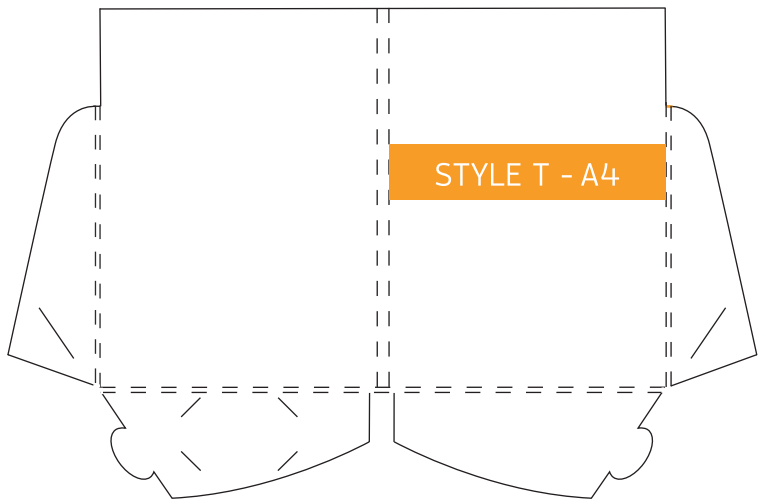

Folded Size: 220mm x 310mm
5mm Gusset. Business Card Slot.

Folded Size: 220mm x 310mm
10mm Gusset. Business Card Slot

Folded Size: 220mm x 310mm
15mm Gusset. Business Card Slot

Folded Size: 220mm x 310mm
5mm Gusset. Business Card Slot (slimline)

Folded Size: 230mm x 325mm
No Gusset. Business Card Slot

Folded Size: 220mm x 310mm
5mm Gusset. Business Card Slot

Folded Size: 220mm x 310mm
No Gusset. Business Card Slots

Folded Size: 220mm x 310mm
No Gusset. Business Card Slots

Folded Size: 220mm x 310mm
20mm Gusset. Business Card Slots

Folded Size: 226mm x 310mm
No Gusset. Business Card Slots

Folded Size: 226mm x 310mm
5mm Spine. Business Card Slot

Folded Size: 220mm x 310mm
4mm Gussets. 5mm Spine. Business Card Slot

Folded Size: 226mm x 310mm
Double Sided Flap. No Gusset. Business Card Slot

Folded Size: 220mm x 310mm
Double Sided Flap. 4mm Gussets
10mm Spine. Business Card Slot

Folded Size: 225mm x 319mm
5mm Gusset. Business Card Slot