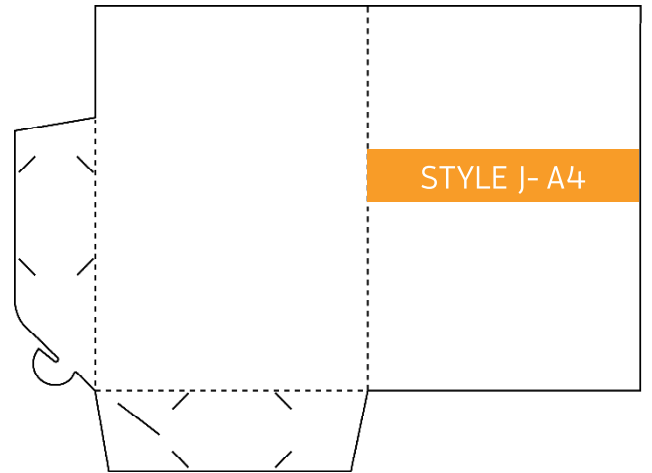

Presentation Folder - Die Line Catalogue

Folded Size: 220mm x 310mm
No Gusset. Business Card Slot

Folded Size: 220mm x 310mm
5mm Gusset. Business Card Slot

Folded Size: 220mm x 310mm
No Gusset. Business Card Slot.

Folded Size: 220mm x 310mm
5mm Gusset. Business Card Slot.

Folded Size: 220mm x 310mm
10mm Gusset. Business Card Slot

Folded Size: 220mm x 310mm
15mm Gusset. Business Card Slot

Folded Size: 220mm x 310mm
5mm Gusset. Business Card Slot (slimline)

Folded Size: 225mm x 320mm
9mm Gusset x 1 pocket, 1mm Gusset x 1 pocket
Business Card Slot

Folded Size: 220mm x 310mm
No Gusset. Business Card Slots x 2

Folded Size: 220mm x 310mm
No Gusset. Business Card Slots x 2

Folded Size: 230mm x 325mm
No Gusset. Business Card Slot

Folded Size: 220mm x 310mm
5mm Gusset. Business Card Slot

Folded Size: 220mm x 310mm
No Gusset. Business Card Slots

Folded Size: 220mm x 310mm
No Gusset. Business Card Slots