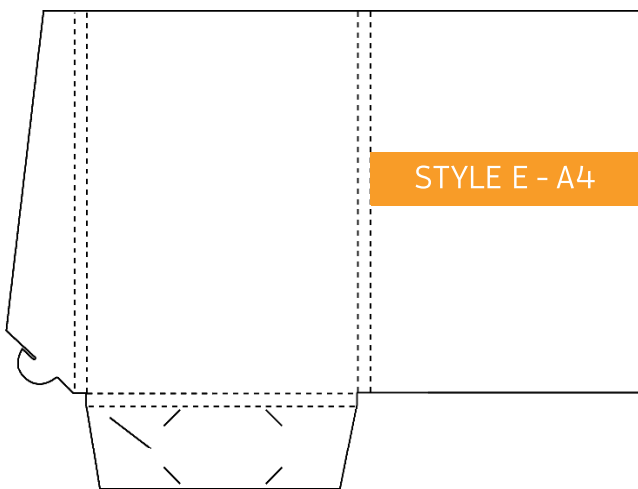

Presentation Folder - Die Line Catalogue

Folded Size: 220mm x 310mm
No Gusset. Business Card Slot

Folded Size: 220mm x 310mm
5mm Gusset. Business Card Slot

Folded Size: 220mm x 310mm
No Gusset. Business Card Slot.

Folded Size: 220mm x 310mm
5mm Gusset. Business Card Slot.

Folded Size: 220mm x 310mm
10mm Gusset. Business Card Slot

Folded Size: 220mm x 310mm
15mm Gusset. Business Card Slot

Folded Size: 220mm x 310mm
5mm Gusset. Business Card Slot (slimline)

Folded Size: 225mm x 320mm
9mm Gusset x 1 pocket, 1mm Gusset x 1 pocket
Business Card Slot

Folded Size: 220mm x 310mm
No Gusset. Business Card Slots x 2

Folded Size: 220mm x 310mm
No Gusset. Business Card Slots x 2

Folded Size: 226mm x 310mm
Double Sided Flap. No Gusset. Business Card Slot

Folded Size: 220mm x 310mm
Double Sided Flap. 4mm Gussets
10mm Spine. Business Card Slot

Folded Size: 225mm x 319mm
5mm Gusset. Business Card Slot