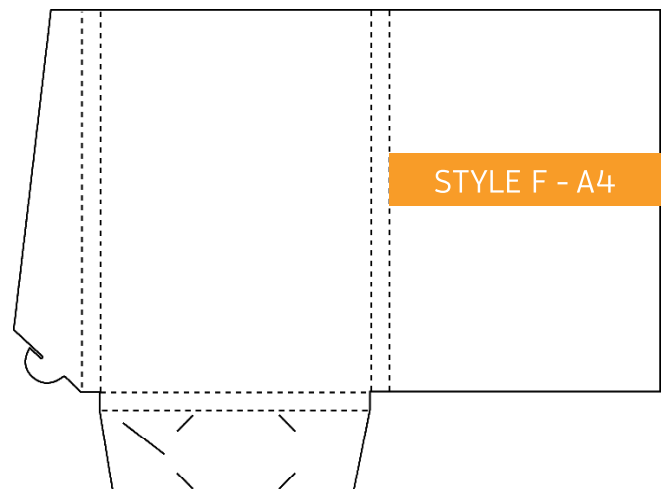

Presentation Folder - Die Line Catalogue

Folded Size: 220mm x 310mm
No Gusset. Business Card Slot

Folded Size: 220mm x 310mm
5mm Gusset. Business Card Slot

Folded Size: 220mm x 310mm
No Gusset. Business Card Slot.

Folded Size: 220mm x 310mm
5mm Gusset. Business Card Slot.

Folded Size: 220mm x 310mm
10mm Gusset. Business Card Slot

Folded Size: 220mm x 310mm
15mm Gusset. Business Card Slot

Folded Size: 220mm x 310mm
5mm Gusset. Business Card Slot (slimline)

Folded Size: 225mm x 320mm
9mm Gusset x 1 pocket, 1mm Gusset x 1 pocket
Business Card Slot

Folded Size: 220mm x 310mm
No Gusset. Business Card Slots x 2

Folded Size: 220mm x 310mm
No Gusset. Business Card Slots x 2

Folded Size: 226mm x 310mm
Double Sided Flap. No Gusset. Business Card Slot

Folded Size: 220mm x 310mm
Double Sided Flap. 4mm Gussets
10mm Spine. Business Card Slot

Folded Size: 225mm x 319mm
5mm Gusset. Business Card Slot