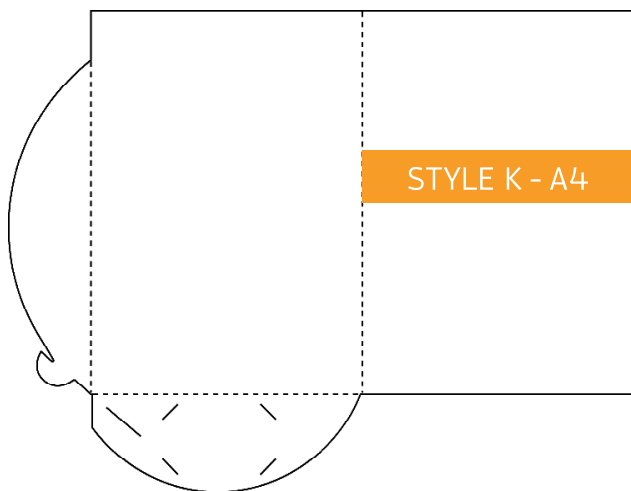

Presentation Folder - Die Line Catalogue

Folded Size: 220mm x 310mm
No Gusset. Business Card Slot

Folded Size: 220mm x 310mm
5mm Gusset. Business Card Slot

Folded Size: 220mm x 310mm
No Gusset. Business Card Slot.

Folded Size: 220mm x 310mm
5mm Gusset. Business Card Slot.

Folded Size: 220mm x 310mm
10mm Gusset. Business Card Slot

Folded Size: 220mm x 310mm
15mm Gusset. Business Card Slot

Folded Size: 220mm x 310mm
5mm Gusset. Business Card Slot (slimline)

Folded Size: 225mm x 320mm
9mm Gusset x 1 pocket, 1mm Gusset x 1 pocket
Business Card Slot

Folded Size: 220mm x 310mm
No Gusset. Business Card Slots x 2

Folded Size: 220mm x 310mm
No Gusset. Business Card Slots x 2

Folded Size: 230mm x 325mm
No Gusset. Business Card Slot

Folded Size: 220mm x 310mm
5mm Gusset. Business Card Slot

Folded Size: 220mm x 310mm
No Gusset. Business Card Slots

Folded Size: 220mm x 310mm
No Gusset. Business Card Slots