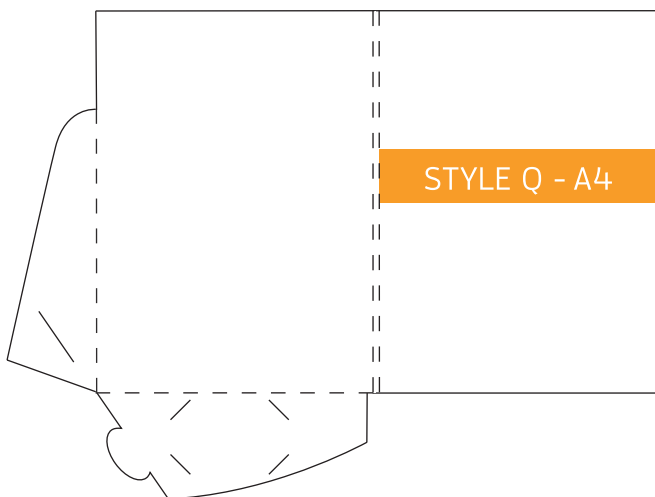

Folded Size: 220mm x 310mm
5mm Gusset. Business Card Slot.

Folded Size: 220mm x 310mm
10mm Gusset. Business Card Slot

Folded Size: 220mm x 310mm
15mm Gusset. Business Card Slot

Folded Size: 220mm x 310mm
5mm Gusset. Business Card Slot (slimline)

Folded Size: 230mm x 325mm
No Gusset. Business Card Slot

Folded Size: 220mm x 310mm
5mm Gusset. Business Card Slot

Folded Size: 220mm x 310mm
No Gusset. Business Card Slots

Folded Size: 220mm x 310mm
No Gusset. Business Card Slots

Folded Size: 220mm x 310mm
20mm Gusset. Business Card Slots

Folded Size: 226mm x 310mm
No Gusset. Business Card Slots

Folded Size: 226mm x 310mm
5mm Spine. Business Card Slot

Folded Size: 220mm x 310mm
4mm Gussets. 5mm Spine. Business Card Slot

Folded Size: 226mm x 310mm
Double Sided Flap. No Gusset. Business Card Slot

Folded Size: 220mm x 310mm
Double Sided Flap. 4mm Gussets
10mm Spine. Business Card Slot

Folded Size: 225mm x 319mm
5mm Gusset. Business Card Slot