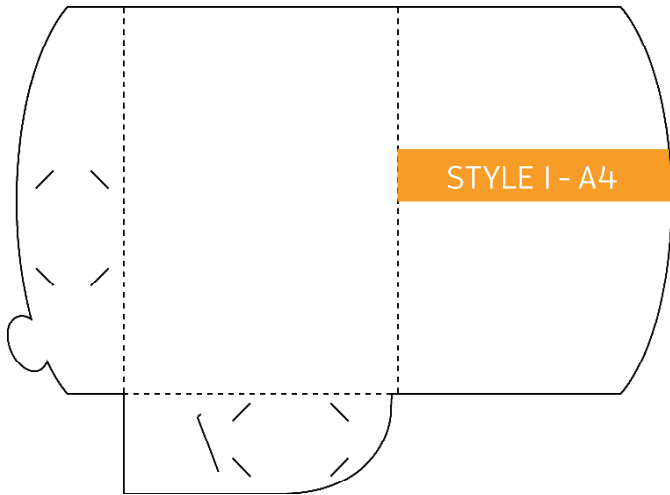

Presentation Folder - Die Line Catalogue

Folded Size: 220mm x 310mm
No Gusset. Business Card Slot

Folded Size: 220mm x 310mm
5mm Gusset. Business Card Slot

Folded Size: 220mm x 310mm
No Gusset. Business Card Slot.

Folded Size: 220mm x 310mm
5mm Gusset. Business Card Slot.

Folded Size: 220mm x 310mm
10mm Gusset. Business Card Slot

Folded Size: 220mm x 310mm
15mm Gusset. Business Card Slot

Folded Size: 220mm x 310mm
5mm Gusset. Business Card Slot (slimline)

Folded Size: 225mm x 320mm
9mm Gusset x 1 pocket, 1mm Gusset x 1 pocket
Business Card Slot

Folded Size: 220mm x 310mm
No Gusset. Business Card Slots x 2

Folded Size: 220mm x 310mm
No Gusset. Business Card Slots x 2

Folded Size: 226mm x 310mm
Double Sided Flap. No Gusset. Business Card Slot

Folded Size: 220mm x 310mm
Double Sided Flap. 4mm Gussets
10mm Spine. Business Card Slot

Folded Size: 225mm x 319mm
5mm Gusset. Business Card Slot