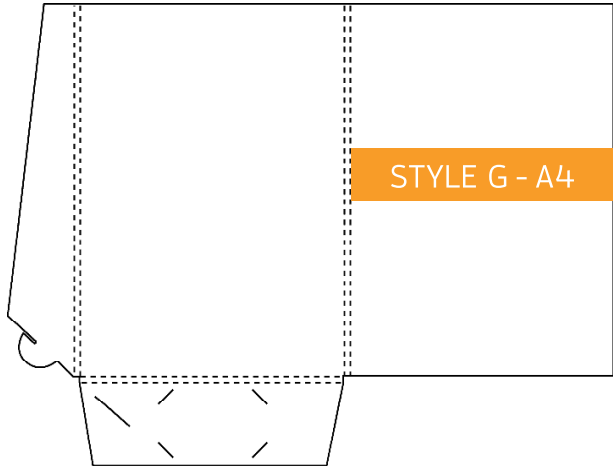

Presentation Folder - Die Line Catalogue

Folded Size: 220mm x 310mm
No Gusset. Business Card Slot

Folded Size: 220mm x 310mm
5mm Gusset. Business Card Slot

Folded Size: 220mm x 310mm
No Gusset. Business Card Slot.

Folded Size: 220mm x 310mm
5mm Gusset. Business Card Slot.

Folded Size: 220mm x 310mm
10mm Gusset. Business Card Slot

Folded Size: 220mm x 310mm
15mm Gusset. Business Card Slot

Folded Size: 220mm x 310mm
5mm Gusset. Business Card Slot (slimline)

Folded Size: 225mm x 320mm
9mm Gusset x 1 pocket, 1mm Gusset x 1 pocket
Business Card Slot

Folded Size: 220mm x 310mm
No Gusset. Business Card Slots x 2

Folded Size: 220mm x 310mm
No Gusset. Business Card Slots x 2

Folded Size: 226mm x 310mm
Double Sided Flap. No Gusset. Business Card Slot

Folded Size: 220mm x 310mm
Double Sided Flap. 4mm Gussets
10mm Spine. Business Card Slot

Folded Size: 225mm x 319mm
5mm Gusset. Business Card Slot