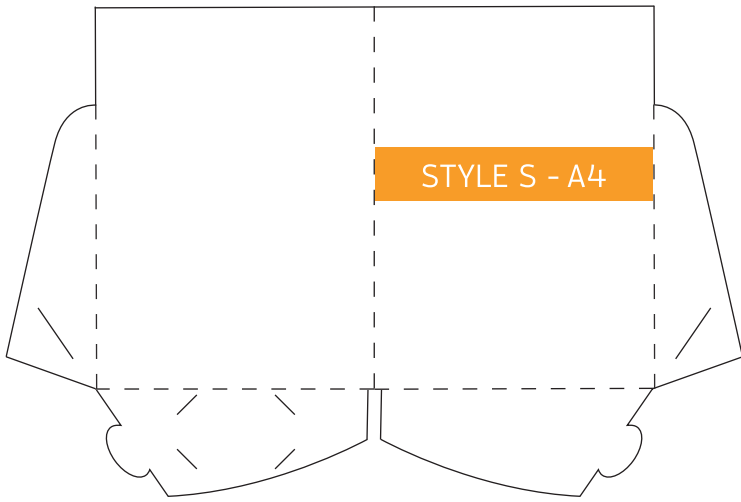

Folded Size: 220mm x 310mm
5mm Gusset. Business Card Slot.

Folded Size: 220mm x 310mm
10mm Gusset. Business Card Slot

Folded Size: 220mm x 310mm
15mm Gusset. Business Card Slot

Folded Size: 220mm x 310mm
5mm Gusset. Business Card Slot (slimline)

Folded Size: 230mm x 325mm
No Gusset. Business Card Slot

Folded Size: 220mm x 310mm
5mm Gusset. Business Card Slot

Folded Size: 220mm x 310mm
No Gusset. Business Card Slots

Folded Size: 220mm x 310mm
No Gusset. Business Card Slots

Folded Size: 220mm x 310mm
20mm Gusset. Business Card Slots

Folded Size: 226mm x 310mm
No Gusset. Business Card Slots

Folded Size: 226mm x 310mm
5mm Spine. Business Card Slot

Folded Size: 220mm x 310mm
4mm Gussets. 5mm Spine. Business Card Slot

Folded Size: 226mm x 310mm
Double Sided Flap. No Gusset. Business Card Slot

Folded Size: 220mm x 310mm
Double Sided Flap. 4mm Gussets
10mm Spine. Business Card Slot

Folded Size: 225mm x 319mm
5mm Gusset. Business Card Slot