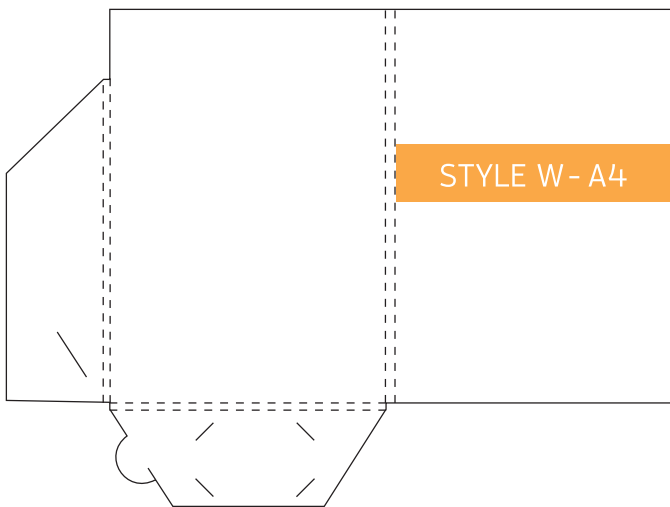

Folded Size: 220mm x 310mm
5mm Gusset. Business Card Slot.

Folded Size: 220mm x 310mm
10mm Gusset. Business Card Slot

Folded Size: 220mm x 310mm
15mm Gusset. Business Card Slot

Folded Size: 220mm x 310mm
5mm Gusset. Business Card Slot (slimline)

Folded Size: 220mm x 310mm
20mm Gusset. Business Card Slots

Folded Size: 226mm x 310mm
No Gusset. Business Card Slots

Folded Size: 226mm x 310mm
5mm Spine. Business Card Slot

Folded Size: 220mm x 310mm
4mm Gussets. 5mm Spine. Business Card Slot

Folded Size: 226mm x 310mm
Double Sided Flap. No Gusset. Business Card Slot

Folded Size: 220mm x 310mm
Double Sided Flap. 4mm Gussets
10mm Spine. Business Card Slot

Folded Size: 225mm x 319mm
5mm Gusset. Business Card Slot

Folded Size: 220mm x 310mm
No Gusset. Business Card Slot

Folded Size: 220mm x 312mm
5mm Gusset. Business Card Slot