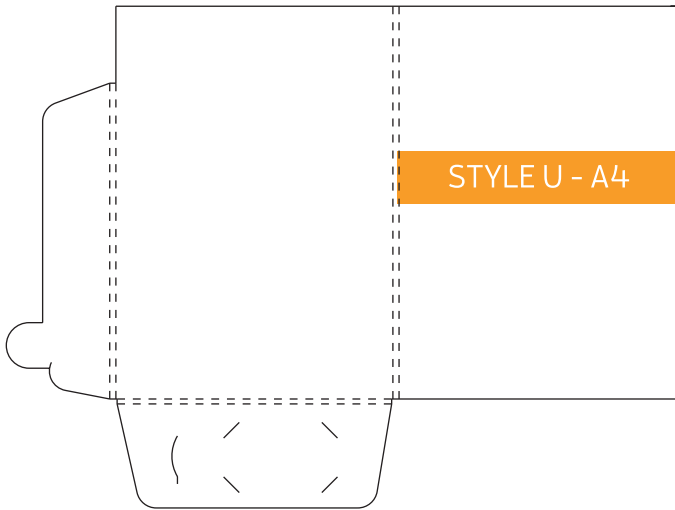

Folded Size: 220mm x 310mm
5mm Gusset. Business Card Slot.

Folded Size: 220mm x 310mm
10mm Gusset. Business Card Slot

Folded Size: 220mm x 310mm
15mm Gusset. Business Card Slot

Folded Size: 220mm x 310mm
5mm Gusset. Business Card Slot (slimline)

Folded Size: 230mm x 325mm
No Gusset. Business Card Slot

Folded Size: 220mm x 310mm
5mm Gusset. Business Card Slot

Folded Size: 220mm x 310mm
No Gusset. Business Card Slots

Folded Size: 220mm x 310mm
No Gusset. Business Card Slots

Folded Size: 220mm x 310mm
20mm Gusset. Business Card Slots

Folded Size: 226mm x 310mm
No Gusset. Business Card Slots

Folded Size: 226mm x 310mm
5mm Spine. Business Card Slot

Folded Size: 220mm x 310mm
4mm Gussets. 5mm Spine. Business Card Slot

Folded Size: 226mm x 310mm
Double Sided Flap. No Gusset. Business Card Slot

Folded Size: 220mm x 310mm
Double Sided Flap. 4mm Gussets
10mm Spine. Business Card Slot

Folded Size: 225mm x 319mm
5mm Gusset. Business Card Slot