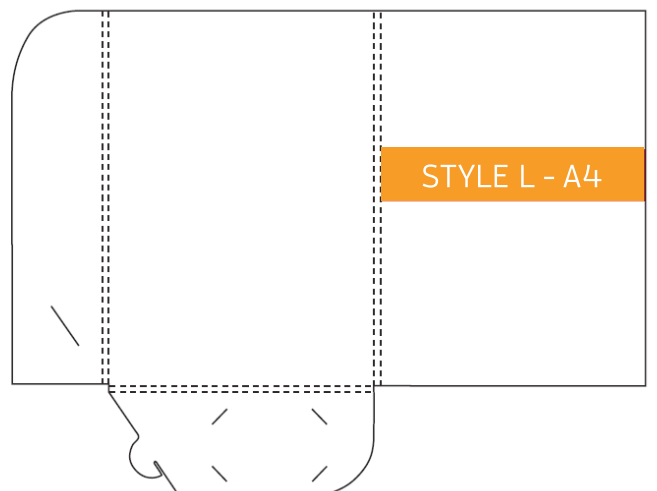

Folded Size: 220mm x 310mm
5mm Gusset. Business Card Slot.

Folded Size: 220mm x 310mm
10mm Gusset. Business Card Slot

Folded Size: 220mm x 310mm
15mm Gusset. Business Card Slot

Folded Size: 220mm x 310mm
5mm Gusset. Business Card Slot (slimline)

Folded Size: 225mm x 320mm
9mm Gusset x 1 pocket, 1mm Gusset x 1 pocket
Business Card Slot

Folded Size: 220mm x 310mm
No Gusset. Business Card Slots x 2

Folded Size: 220mm x 310mm
No Gusset. Business Card Slots x 2

Folded Size: 230mm x 325mm
No Gusset. Business Card Slot

Folded Size: 220mm x 310mm
5mm Gusset. Business Card Slot

Folded Size: 220mm x 310mm
No Gusset. Business Card Slots

Folded Size: 220mm x 310mm
No Gusset. Business Card Slots

Folded Size: 220mm x 310mm
20mm Gusset. Business Card Slots

Folded Size: 226mm x 310mm
No Gusset. Business Card Slots

Folded Size: 226mm x 310mm
5mm Spine. Business Card Slot

Folded Size: 220mm x 310mm
4mm Gussets. 5mm Spine. Business Card Slot