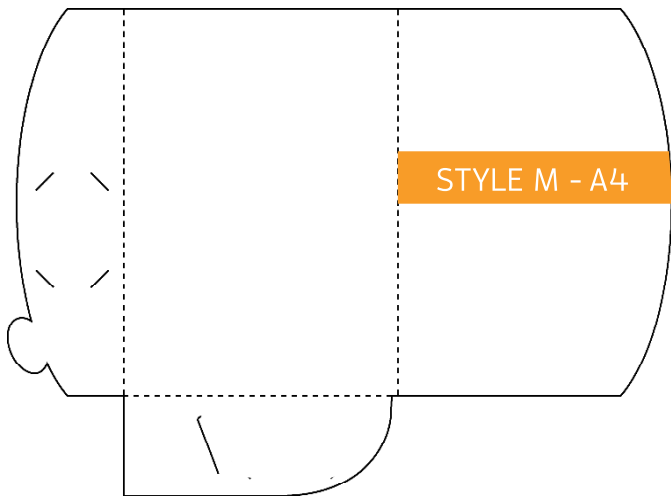

Folded Size: 220mm x 310mm
5mm Gusset. Business Card Slot.

Folded Size: 220mm x 310mm
10mm Gusset. Business Card Slot

Folded Size: 220mm x 310mm
15mm Gusset. Business Card Slot

Folded Size: 220mm x 310mm
5mm Gusset. Business Card Slot (slimline)

Folded Size: 225mm x 320mm
9mm Gusset x 1 pocket, 1mm Gusset x 1 pocket
Business Card Slot

Folded Size: 220mm x 310mm
No Gusset. Business Card Slots x 2

Folded Size: 220mm x 310mm
No Gusset. Business Card Slots x 2

Folded Size: 230mm x 325mm
No Gusset. Business Card Slot

Folded Size: 220mm x 310mm
5mm Gusset. Business Card Slot

Folded Size: 220mm x 310mm
No Gusset. Business Card Slots

Folded Size: 220mm x 310mm
No Gusset. Business Card Slots

Folded Size: 226mm x 310mm
Double Sided Flap. No Gusset. Business Card Slot

Folded Size: 220mm x 310mm
Double Sided Flap. 4mm Gussets
10mm Spine. Business Card Slot

Folded Size: 225mm x 319mm
5mm Gusset. Business Card Slot