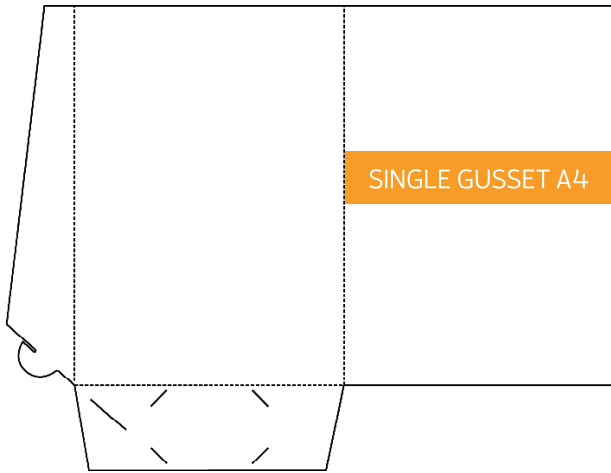

Presentation Folder - Die Line Catalogue

Folded Size: 220mm x 310mm
No Gusset. Business Card Slot

Folded Size: 220mm x 310mm
5mm Gusset. Business Card Slot

Folded Size: 220mm x 310mm
No Gusset. Business Card Slot.

Folded Size: 220mm x 310mm
5mm Gusset. Business Card Slot.

Folded Size: 220mm x 310mm
10mm Gusset. Business Card Slot

Folded Size: 220mm x 310mm
15mm Gusset. Business Card Slot

Folded Size: 220mm x 310mm
5mm Gusset. Business Card Slot (slimline)

Folded Size: 225mm x 320mm
9mm Gusset x 1 pocket, 1mm Gusset x 1 pocket
Business Card Slot

Folded Size: 220mm x 310mm
No Gusset. Business Card Slots x 2

Folded Size: 220mm x 310mm
No Gusset. Business Card Slots x 2

Folded Size: 226mm x 310mm
Double Sided Flap. No Gusset. Business Card Slot

Folded Size: 220mm x 310mm
Double Sided Flap. 4mm Gussets
10mm Spine. Business Card Slot

Folded Size: 225mm x 319mm
5mm Gusset. Business Card Slot