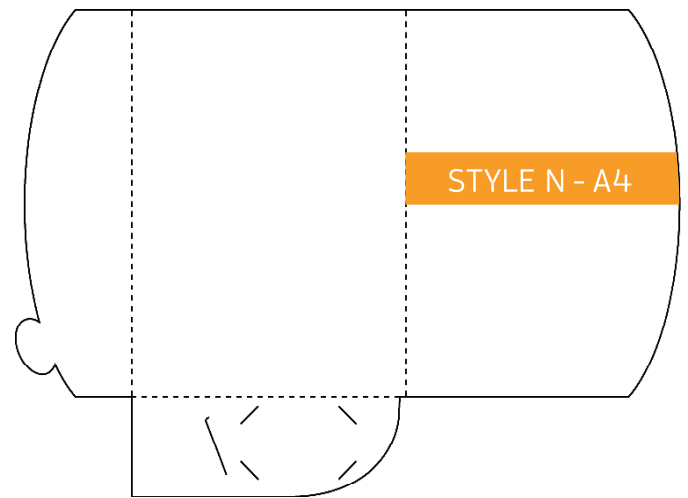

Folded Size: 220mm x 310mm
5mm Gusset. Business Card Slot.

Folded Size: 220mm x 310mm
10mm Gusset. Business Card Slot

Folded Size: 220mm x 310mm
15mm Gusset. Business Card Slot

Folded Size: 220mm x 310mm
5mm Gusset. Business Card Slot (slimline)

Folded Size: 225mm x 320mm
9mm Gusset x 1 pocket, 1mm Gusset x 1 pocket
Business Card Slot

Folded Size: 220mm x 310mm
No Gusset. Business Card Slots x 2

Folded Size: 220mm x 310mm
No Gusset. Business Card Slots x 2

Folded Size: 230mm x 325mm
No Gusset. Business Card Slot

Folded Size: 220mm x 310mm
5mm Gusset. Business Card Slot

Folded Size: 220mm x 310mm
No Gusset. Business Card Slots

Folded Size: 220mm x 310mm
No Gusset. Business Card Slots

Folded Size: 220mm x 310mm
20mm Gusset. Business Card Slots

Folded Size: 226mm x 310mm
No Gusset. Business Card Slots

Folded Size: 226mm x 310mm
5mm Spine. Business Card Slot

Folded Size: 220mm x 310mm
4mm Gussets. 5mm Spine. Business Card Slot