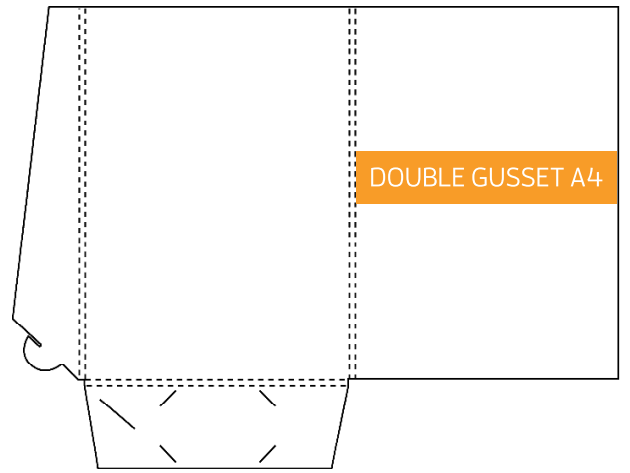

Presentation Folder - Die Line Catalogue

Folded Size: 220mm x 310mm
No Gusset. Business Card Slot

Folded Size: 220mm x 310mm
5mm Gusset. Business Card Slot

Folded Size: 220mm x 310mm
No Gusset. Business Card Slot.

Folded Size: 220mm x 310mm
5mm Gusset. Business Card Slot.

Folded Size: 220mm x 310mm
10mm Gusset. Business Card Slot

Folded Size: 220mm x 310mm
15mm Gusset. Business Card Slot

Folded Size: 220mm x 310mm
5mm Gusset. Business Card Slot (slimline)

Folded Size: 225mm x 320mm
9mm Gusset x 1 pocket, 1mm Gusset x 1 pocket
Business Card Slot

Folded Size: 220mm x 310mm
No Gusset. Business Card Slots x 2

Folded Size: 220mm x 310mm
No Gusset. Business Card Slots x 2

Folded Size: 226mm x 310mm
Double Sided Flap. No Gusset. Business Card Slot

Folded Size: 220mm x 310mm
Double Sided Flap. 4mm Gussets
10mm Spine. Business Card Slot

Folded Size: 225mm x 319mm
5mm Gusset. Business Card Slot