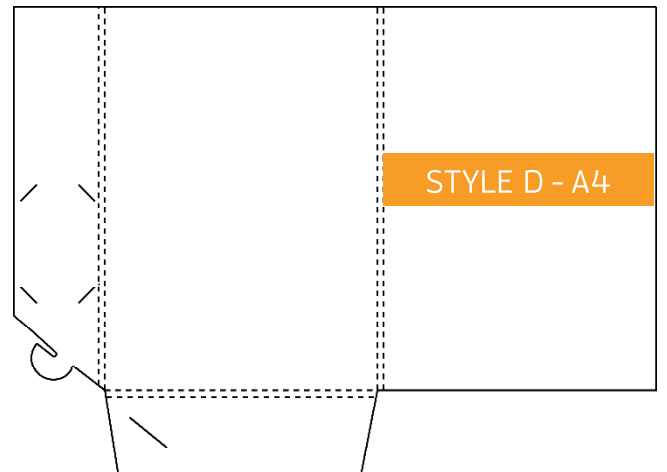

Presentation Folder - Die Line Catalogue

Folded Size: 220mm x 310mm
No Gusset. Business Card Slot

Folded Size: 220mm x 310mm
5mm Gusset. Business Card Slot

Folded Size: 220mm x 310mm
No Gusset. Business Card Slot.

Folded Size: 220mm x 310mm
5mm Gusset. Business Card Slot.

Folded Size: 220mm x 310mm
10mm Gusset. Business Card Slot

Folded Size: 220mm x 310mm
15mm Gusset. Business Card Slot

Folded Size: 220mm x 310mm
5mm Gusset. Business Card Slot (slimline)

Folded Size: 220mm x 310mm
20mm Gusset. Business Card Slots

Folded Size: 226mm x 310mm
No Gusset. Business Card Slots

Folded Size: 226mm x 310mm
5mm Spine. Business Card Slot

Folded Size: 220mm x 310mm
4mm Gussets. 5mm Spine. Business Card Slot

Folded Size: 226mm x 310mm
Double Sided Flap. No Gusset. Business Card Slot

Folded Size: 220mm x 310mm
Double Sided Flap. 4mm Gussets
10mm Spine. Business Card Slot

Folded Size: 225mm x 319mm
5mm Gusset. Business Card Slot