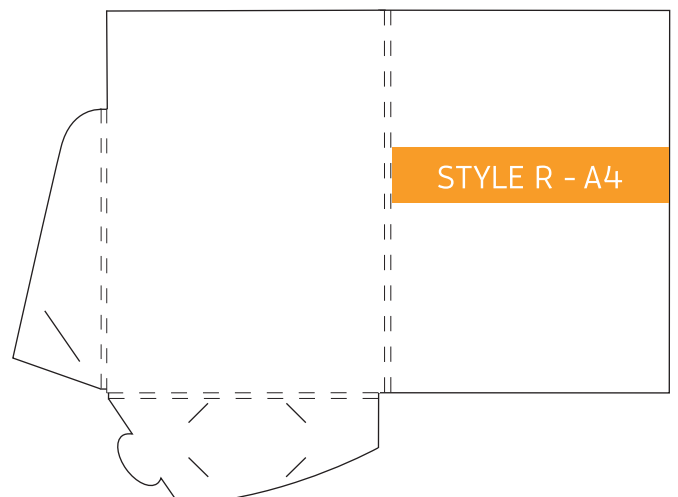

Folded Size: 220mm x 310mm
5mm Gusset. Business Card Slot.

Folded Size: 220mm x 310mm
10mm Gusset. Business Card Slot

Folded Size: 220mm x 310mm
15mm Gusset. Business Card Slot

Folded Size: 220mm x 310mm
5mm Gusset. Business Card Slot (slimline)

Folded Size: 230mm x 325mm
No Gusset. Business Card Slot

Folded Size: 220mm x 310mm
5mm Gusset. Business Card Slot

Folded Size: 220mm x 310mm
No Gusset. Business Card Slots

Folded Size: 220mm x 310mm
No Gusset. Business Card Slots

Folded Size: 220mm x 310mm
20mm Gusset. Business Card Slots

Folded Size: 226mm x 310mm
No Gusset. Business Card Slots

Folded Size: 226mm x 310mm
5mm Spine. Business Card Slot

Folded Size: 220mm x 310mm
4mm Gussets. 5mm Spine. Business Card Slot

Folded Size: 226mm x 310mm
Double Sided Flap. No Gusset. Business Card Slot

Folded Size: 220mm x 310mm
Double Sided Flap. 4mm Gussets
10mm Spine. Business Card Slot

Folded Size: 225mm x 319mm
5mm Gusset. Business Card Slot